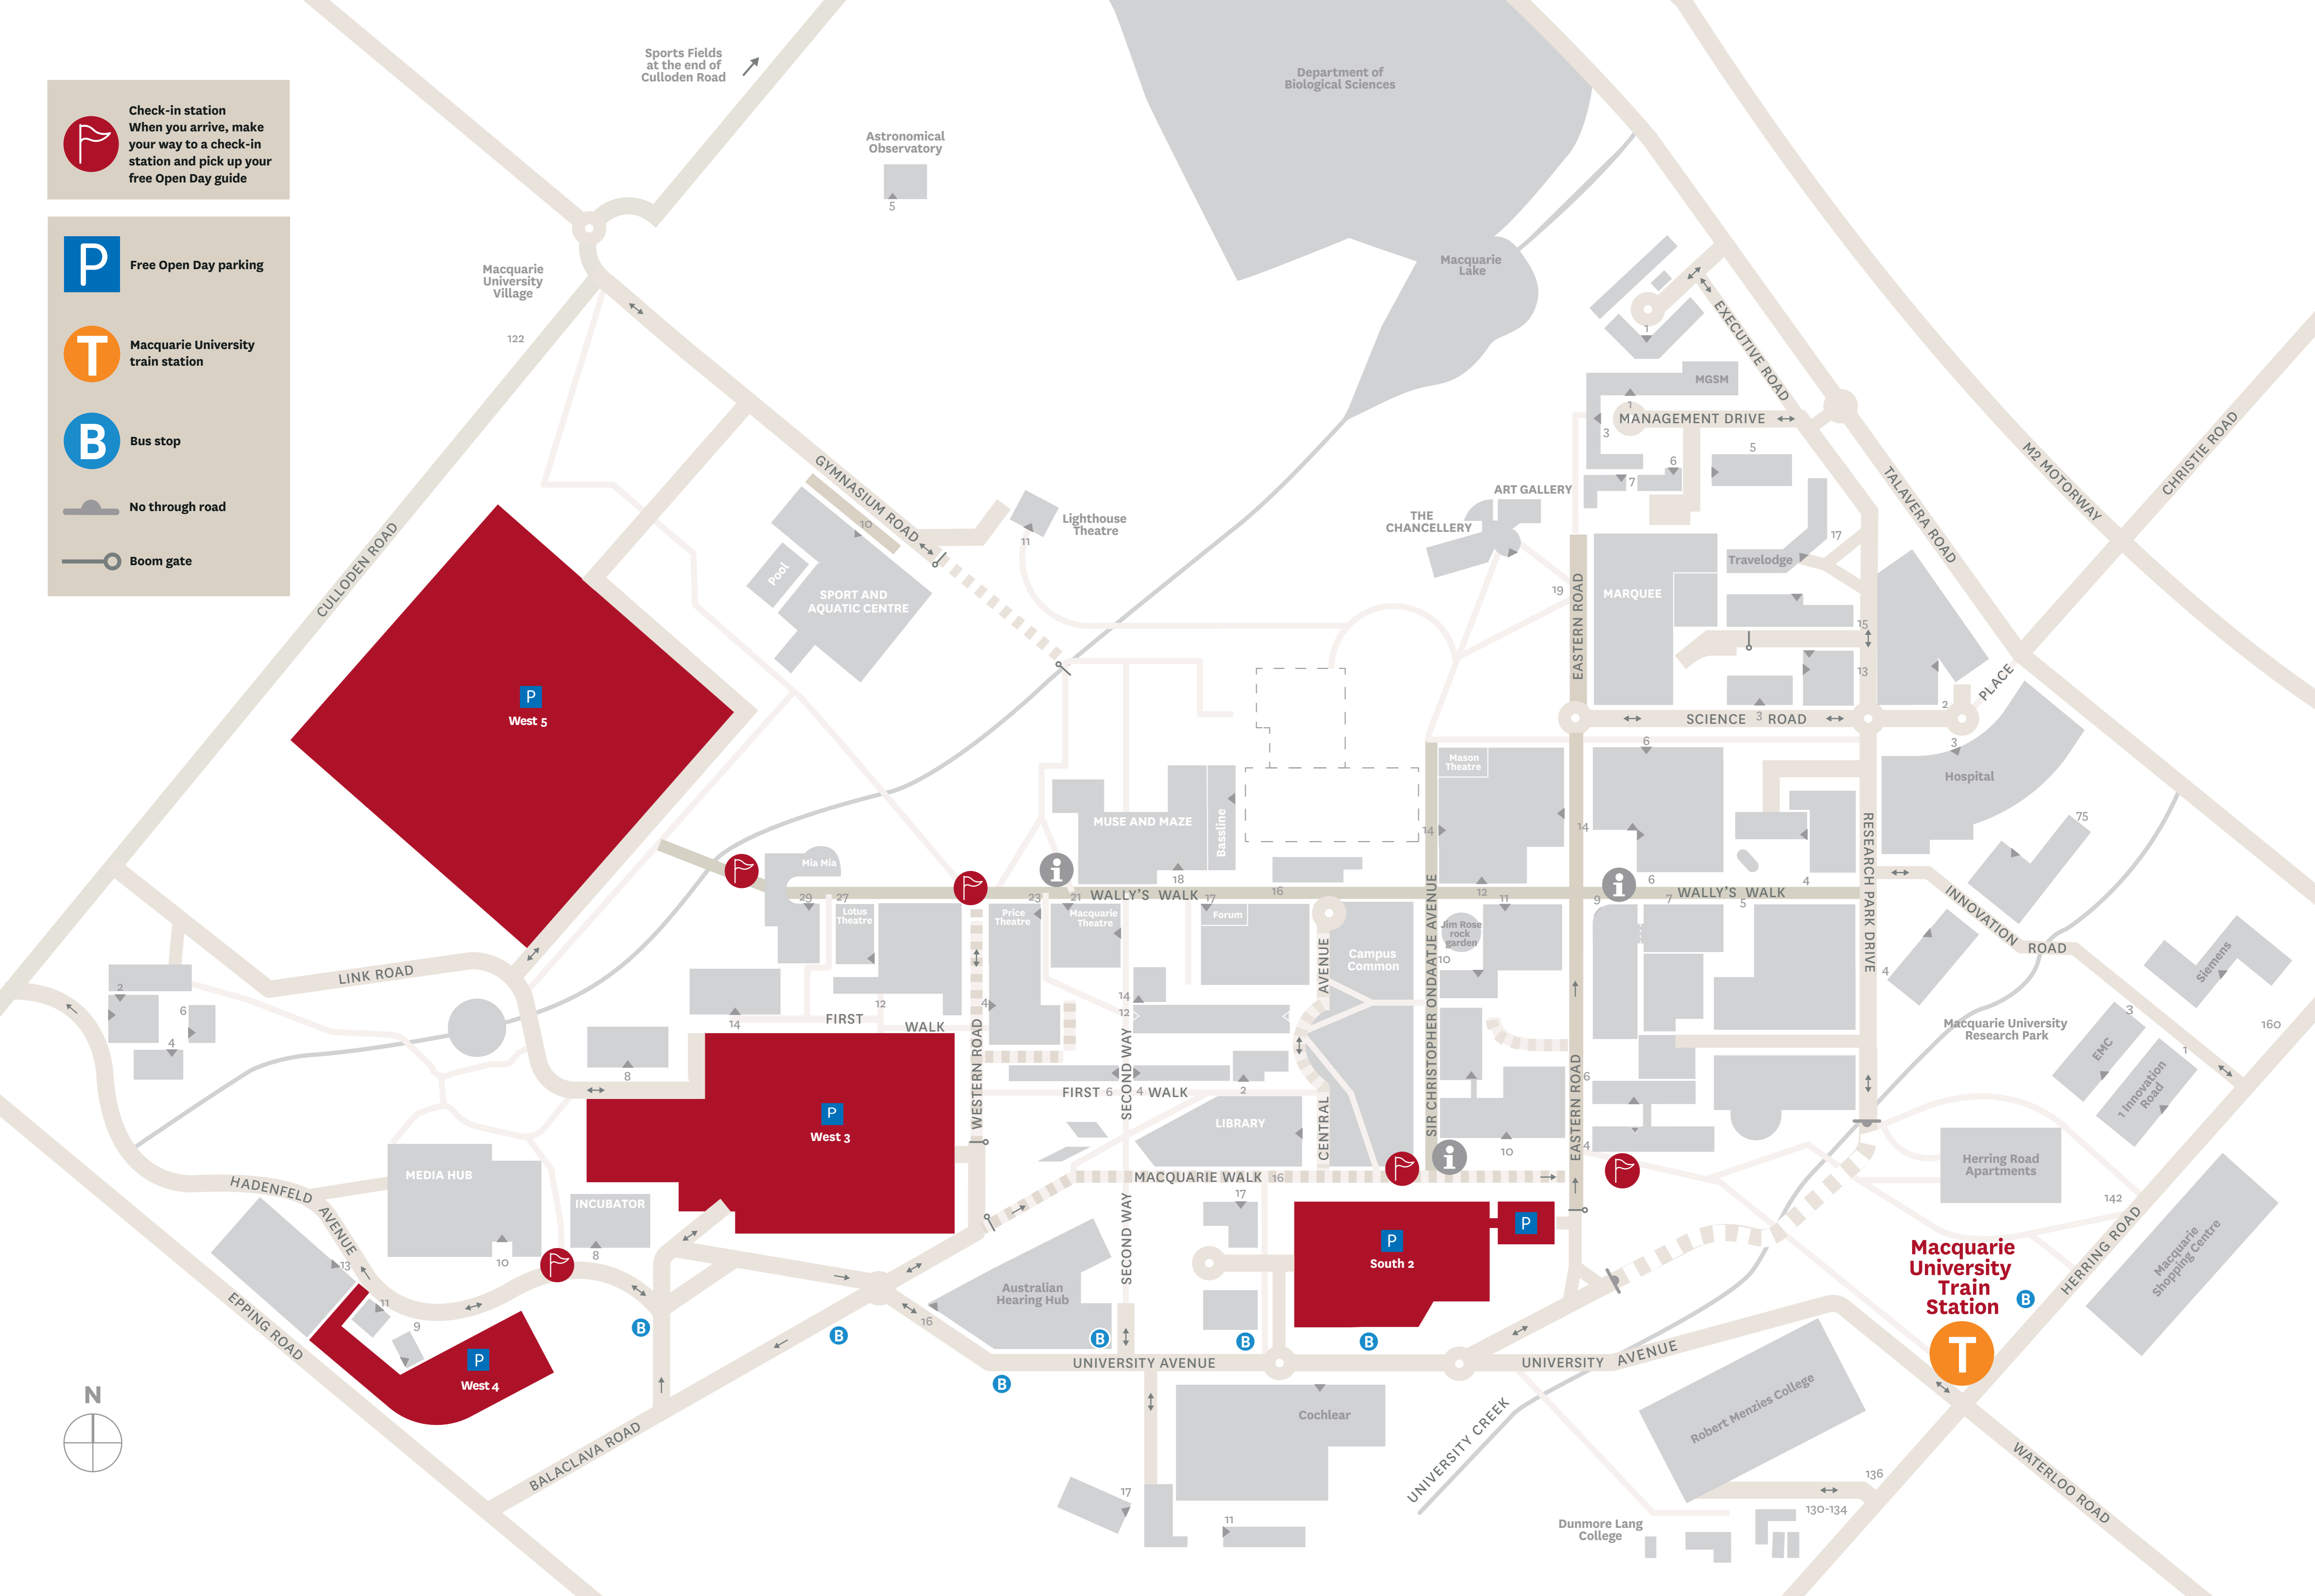

Check-in station
When you arrive, make your way to a check-in station and pick up your free Open Day guide

P Free Open Day parking

T Macquarie University train station

B Bus stop

No through road

Boom gate

West 5

West 3

West 4

South 2

Macquarie University Train Station